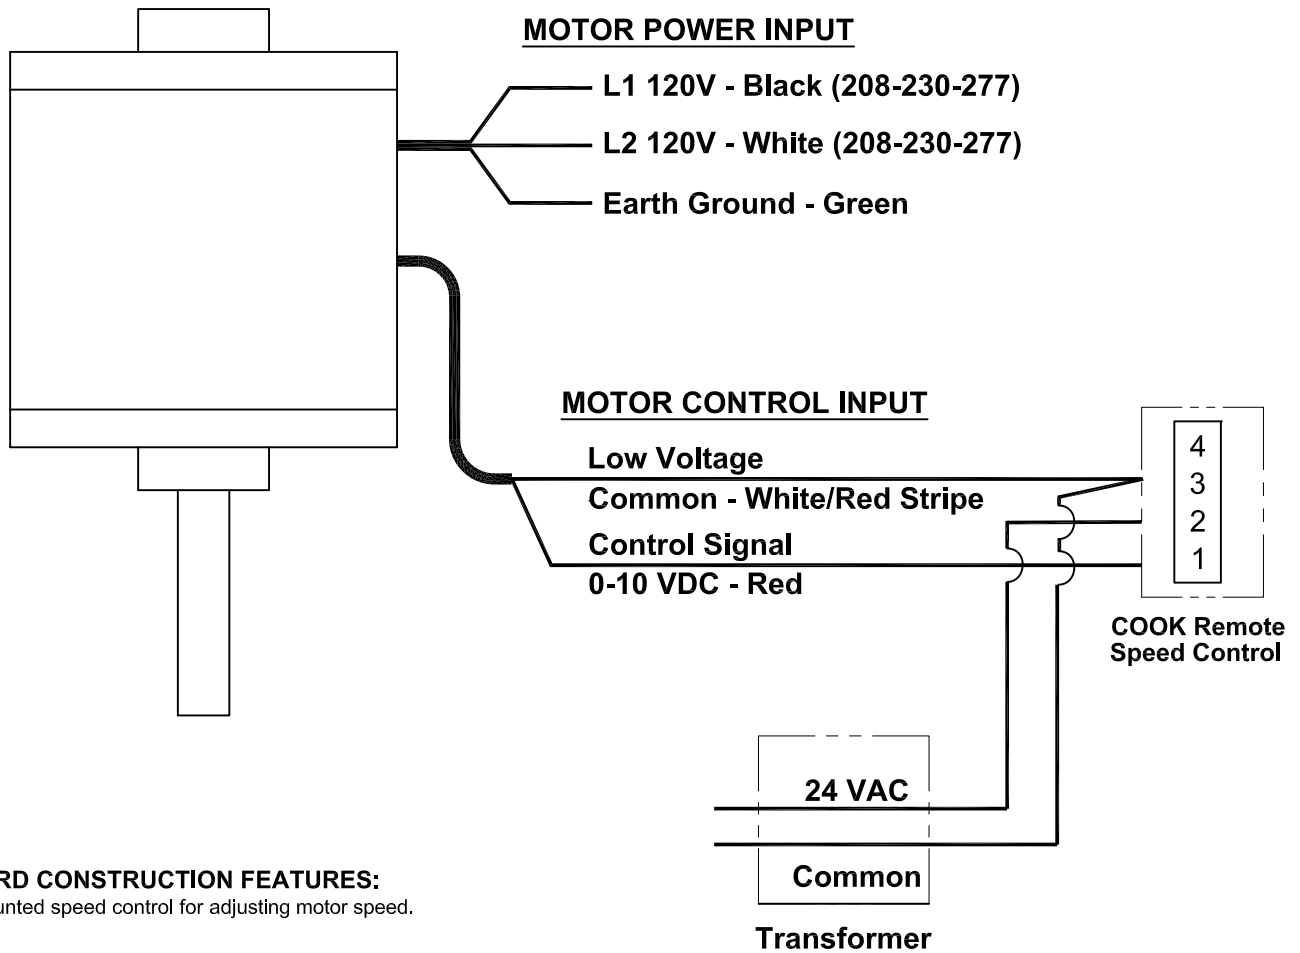

MARK: _____

PROJECT: _____

DATE: _____

Accessory Data Sheet
Fan Mounted Speed Control
Electronically Commutated (EC) Motor
Type R

STANDARD CONSTRUCTION FEATURES:
 Factory mounted speed control for adjusting motor speed.