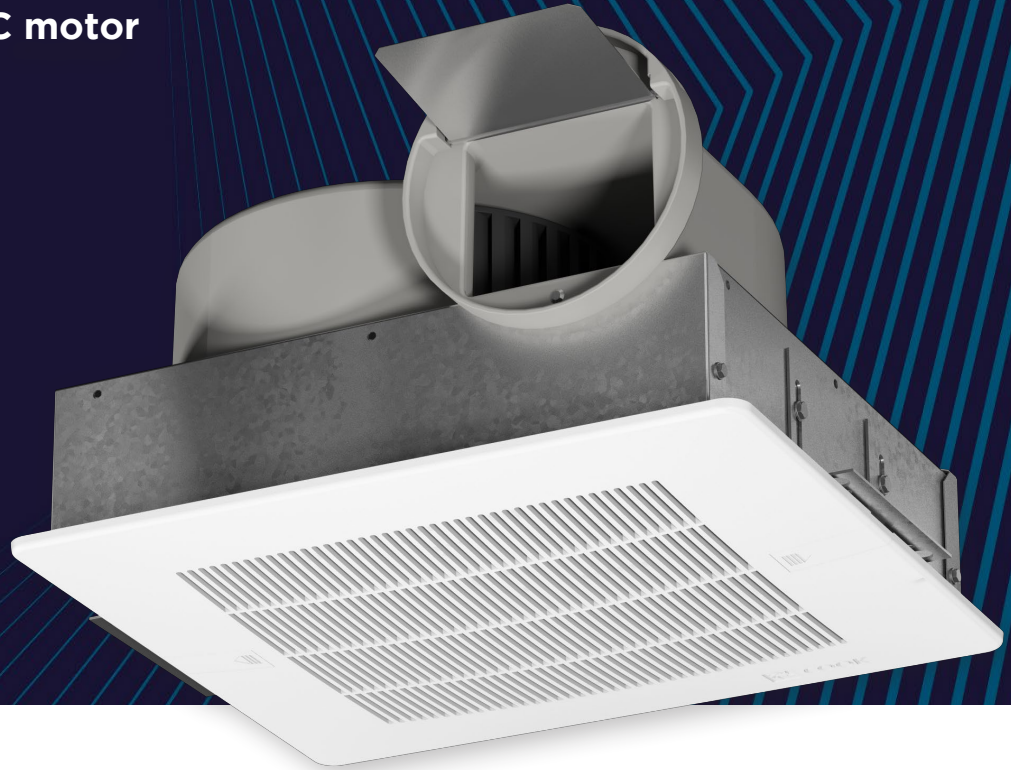

Vari-Flow Gemini

Bathroom exhaust with EC motor

The Gemini line has a complete offering of EC motors adding efficiency and controllability.

Performance Data:

Standard Features:

- EC motors by themselves are more efficient than PSC motors. When paired with Vari-Flow controls, they provide demand-based control offering the maximum energy savings.
- The Vari-Flow controls offering include temperature, humidity, CO2, VOC, 2-speed and pressure control.

VariFlow EC motor and control options:

Gemini Vari-Flow blends ultra-efficient EC motors and application-specific controllers to create energy savings for demand-based ventilation systems.

GCVF 100 - 180*

*Vari-Flow Controls not available with GCVF 100

GCVF 300 - 700

GCVF 900

Controls

The same superior airflow and sound performance in an even more energy efficient package!

2 Speed Controller

Air Balance Kit

Universal Controller
Temp/RH/VOC/CO₂

Remote Speed
Controller

Pressure Controller

Typical controls applications for Gemini are:

- Two-speed control based on motion or occupancy sensing
- Two-speed control based on time schedule
- Humidity/Temperature control
- Manual remote speed control