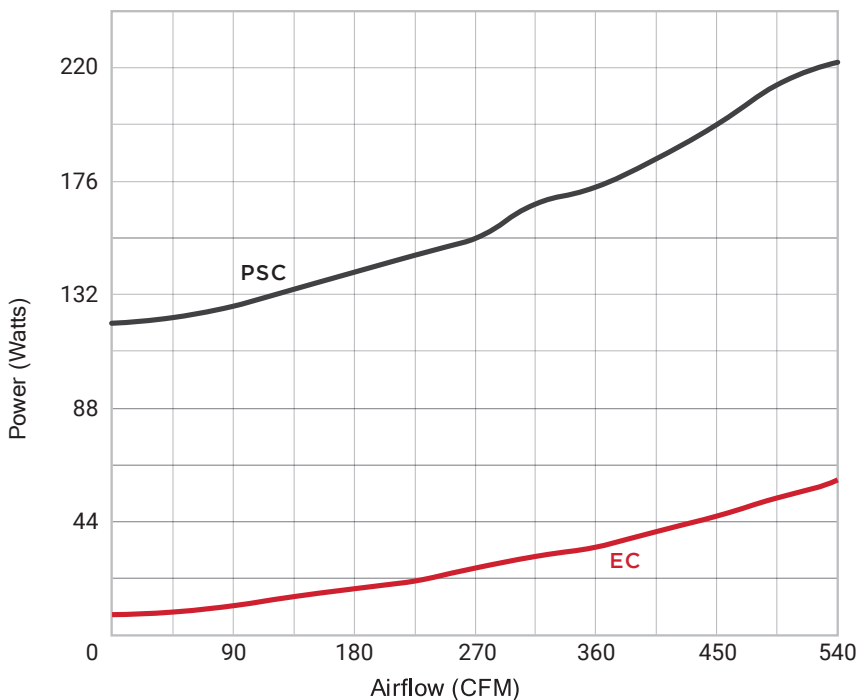

Vari-Flow Gemini

Bathroom exhaust with EC motor

The Gemini line has a complete offering of EC motors adding efficiency and controllability.

Performance Data:

Standard Features:

- EC motors by themselves are more efficient than PSC motors. When paired with Vari-Flow controls, they provide demand-based control offering the maximum energy savings.
- The Vari-Flow controls offering include temperature, humidity, CO2, VOC, 2-speed and pressure control.

VariFlow EC motor and control options:

Gemini Vari-Flow blends ultra-efficient EC motors and application-specific controllers to create energy savings for demand-based ventilation systems.

GCVF 100 - 180*

*Vari-Flow Controls not available with GCVF 100

GCVF 300 - 700

GCVF 900

Controls

The same superior airflow and sound performance in an even more energy efficient package!

2 Speed Controller

Air Balance Kit

Universal Controller
Temp/RH/VOC/CO₂