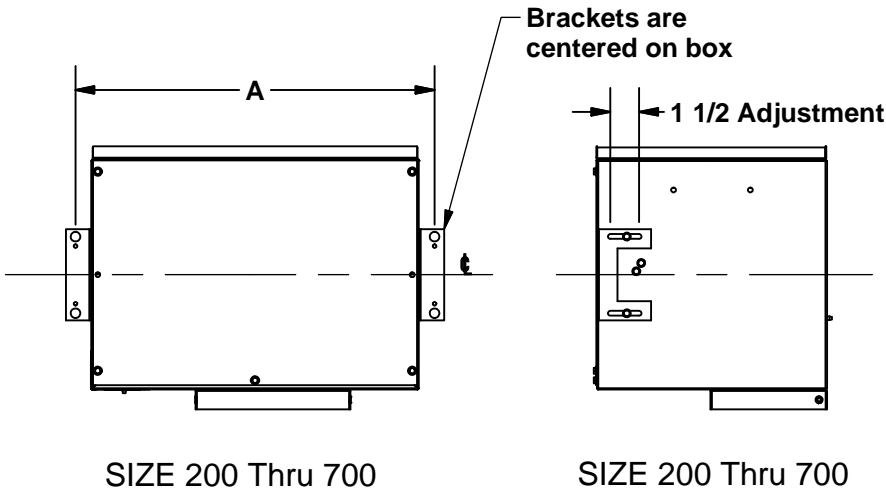

DATE: _____

PROJECT: _____

LOCATION: _____

Accessory Data Sheet
Mounting Bracket Dimensions
200 thru 2000 Series

DIMENSION DATA

Series	A
200 & 300	14
400 thru 700	18 5/8
700 (Vari-Flow Only)	22 5/8
800	28 5/8
900	32 5/8
1000	39 3/4
2000	47 1/16