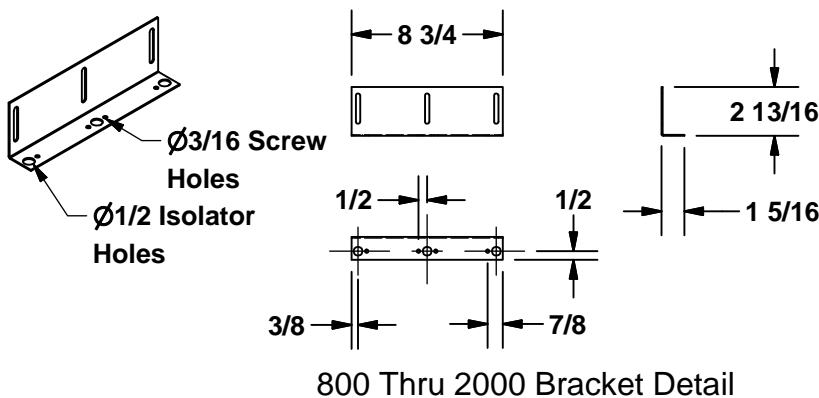

DATE: _____

PROJECT: _____

LOCATION: _____

Accessory Data Sheet
Mounting Bracket Dimensions
200 thru 2000 Series

DIMENSION DATA

Series	A
200 & 300	14
400 thru 700	18 5/8
700 (Vari-Flow Only)	22 5/8
800	28 5/8
900	32 5/8
1000	39 3/4
2000	47 1/16