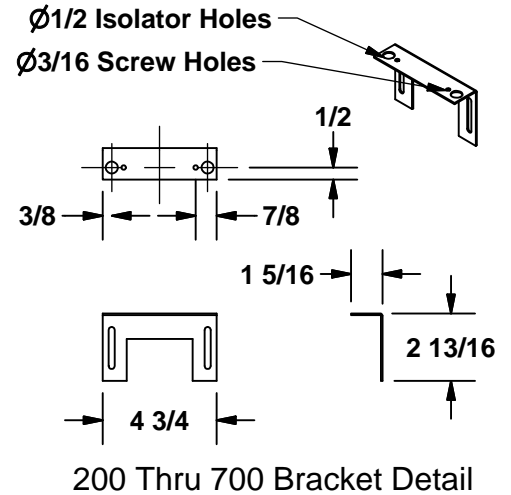

DATE: _____

PROJECT: _____

LOCATION: _____

Accessory Data Sheet
Mounting Bracket Dimensions
200 thru 2000 Series

DIMENSION DATA

Series	A
200 & 300	14
400 thru 700	18 5/8
700 (Vari-Flow Only)	22 5/8
800	28 5/8
900	32 5/8
1000	39 3/4
2000	47 1/16