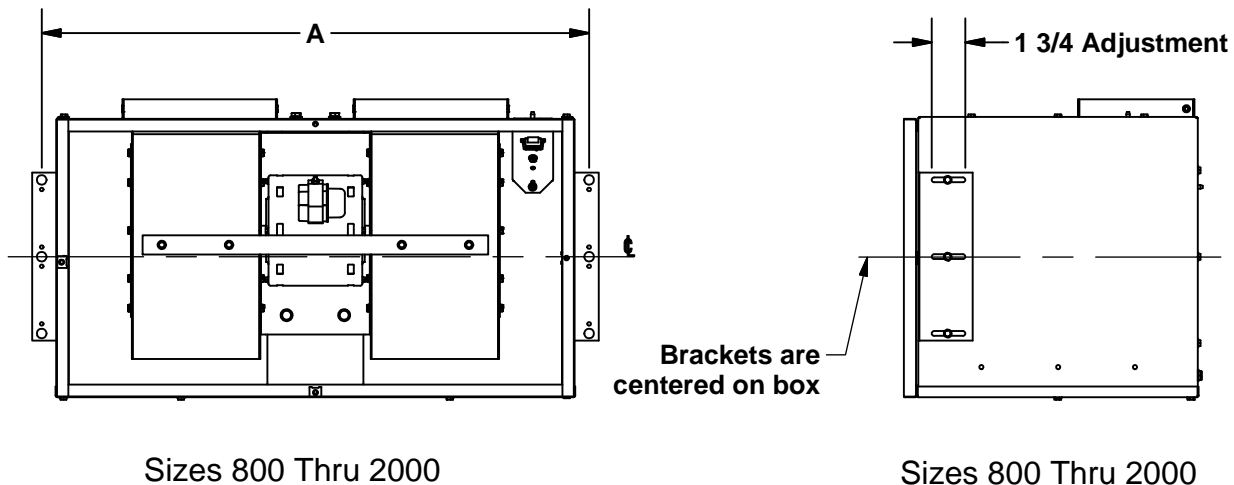

DATE: _____

PROJECT: _____

LOCATION: _____

Accessory Data Sheet
Mounting Bracket Dimensions
200 thru 2000 Series

DIMENSION DATA

Series	A
200 & 300	14
400 thru 700	18 5/8
700 (Vari-Flow Only)	22 5/8
800	28 5/8
900	32 5/8
1000	39 3/4
2000	47 1/16