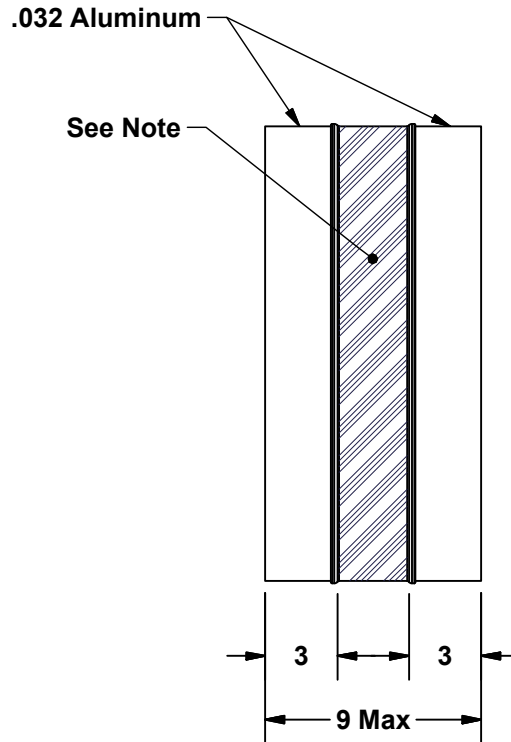

### DIMENSION DATA

Size	A
31	12 3/4
36	14 3/4
41	16 3/4
47	18 7/8
54	21 15/16
63	24 15/16
72	29 3/16
80	33 3/8
90	37 7/8
103	42
113	46 1/8
123	50 1/4
140	56 7/8
160	65

Note:  
Standard Construction: Neoprene Coated Fiberglass fabric  
(Optional: Hypalon)

ALL DIMENSIONS IN INCHES.