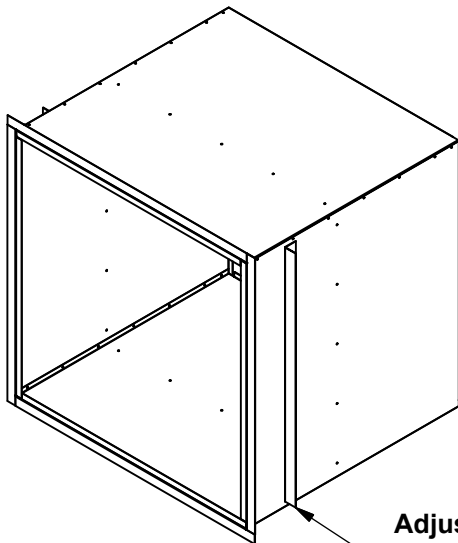

MARK: _____
 PROJECT: _____
 DATE: _____

SWD, AWB, AWD, EWB
EWD, XWD, XWHD, XLW
XMW, XLWH, XMWH
Propeller Wall Fans

DIMENSION DATA

| SWD,XWD,XWHD AWD,AWB,XLW XMW,XLWH,XMWH Size | EWD EWB Size | A Sq. | B Sq. | C Sq. | D | Wall Opening |
|--|--------------------|---------|----------|---------|----------|-----------------|
| 8 | - | 12 3/16 | 15 1/2 | 10 3/8 | 13 1/2 | 13 1/4 |
| 10 | - | 16 3/16 | 19 1/2 | 14 3/8 | 17 1/2 | 17 1/4 |
| 12 | - | 16 3/16 | 19 1/2 | 14 3/8 | 17 1/2 | 17 1/4 |
| 14 | - | 20 3/16 | 23 1/2 | 18 3/8 | 22 | 21 1/4 |
| 16 | - | 20 3/16 | 23 1/2 | 18 3/8 | 22 | 21 1/4 |
| 18 | - | 24 1/4 | 27 1/2 | 22 3/8 | 37 1/16 | 25 1/4 |
| 20 | - | 24 1/4 | 27 1/2 | 22 3/8 | 37 1/16 | 25 1/4 |
| 24 | - | 30 1/4 | 33 9/16 | 28 7/16 | 37 1/16 | 31 5/16 |
| 30 | 24 | 36 1/4 | 39 9/16 | 34 7/16 | 37 11/16 | 37 5/16 |
| 36 | 30 | 42 1/4 | 45 9/16 | 40 7/16 | 39 3/16 | 43 5/16 |
| 42 | 36 | 48 1/4 | 51 5/8 | 46 1/2 | 40 7/16 | 49 3/8 |
| 48 | 42 | 54 1/4 | 57 5/8 | 52 1/2 | 50 7/16 | 55 3/8 |
| 54 | 48 | 60 1/4 | 63 11/16 | 58 9/16 | 47 5/8 | 61 7/16 |
| 60 | 54 | 66 1/4 | 69 11/16 | 64 9/16 | 47 5/8 | 67 7/16 |
| - | 60 | 72 1/4 | 75 11/16 | 70 9/16 | 47 5/8 | 73 7/16 |
| - | 72 | 84 1/4 | 87 11/16 | 82 9/16 | 50 5/8 | 85 7/16 |

ALL DIMENSIONS IN INCHES.

FASTENERS SHOULD BE PLACED ON 6" TO 10" CENTERS ON THE PERIMETER OF THE WALL COLLAR. WALL COLLAR SHOULD BE CAULKED TO THE EXTERIOR OF THE WALL. ADJUSTABLE MOUNTING ANGLE SHIPPED LOOSE FOR FIELD INSTALLATION. FAN NOT INCLUDED.

Adjustable
Mounting
Angle