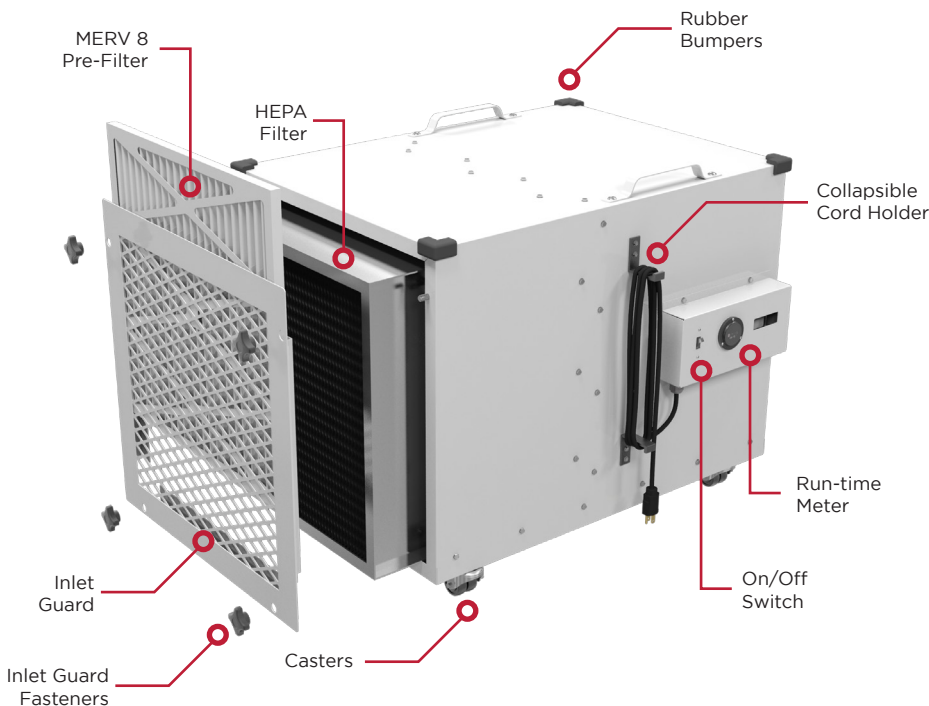

MAC

Mobile Air Cleaner

Air filtration exactly where you need it!

Cook's Mobile Air Cleaner can be moved into service at a moment's notice.

Standard Features:

- MERV 8 pre-filter - (24x24x1")
- 99.97% efficient HEPA filter - (24x24x12")
- Airflow range: 601 - 2000 CFM
- Lorenized powder coat finish
- Swivel casters with locking brakes
- 9 foot, 115 volt power cord
- Variable speed control
- Illuminated on/off switch
- Run-time meter
- Tool-less filter changes

Contact your **Cook Representative** or visit lorencook.com for more information!

Dimensional Data:

Performance Data:

Optional Features:

- Spare Pre-filter
- Discharge Duct Collar

Filter Change Recommendations: