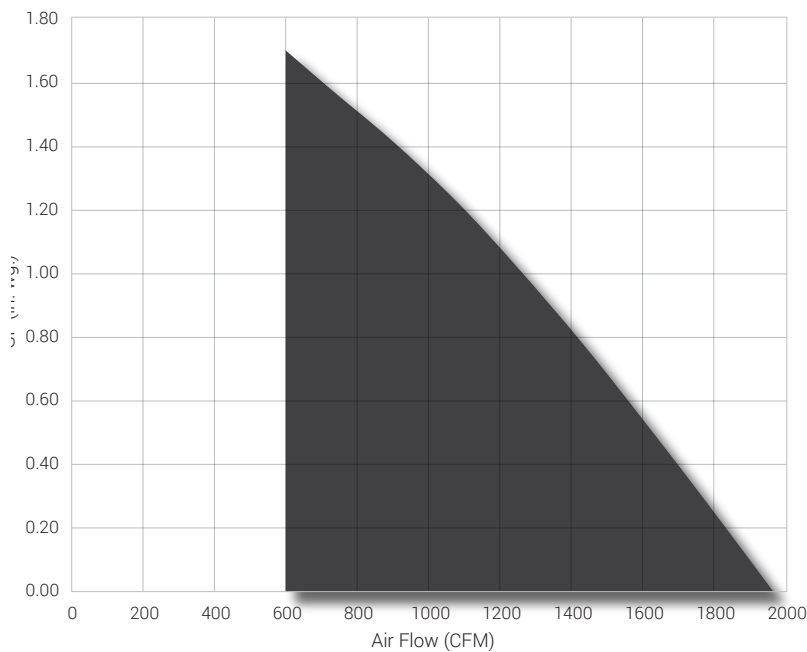

MAC

Mobile Air Cleaner

Air filtration exactly where you need it!

Cook's Mobile Air Cleaner can be moved into service at a moment's notice.

Standard Features:

- MERV 8 pre-filter - (24x24x1")
- 99.97% efficient HEPA filter - (24x24x12")
- Airflow range: 601 - 2000 CFM
- Lorenized powder coat finish
- Swivel casters with locking brakes
- 9 foot, 115 volt power cord
- Variable speed control
- Illuminated on/off switch
- Run-time meter
- Tool-less filter changes

Contact your **Cook Representative** or visit lorencook.com for more information!

Dimensional Data:

Performance Data:

Optional Features:

- Spare Pre-filter
- Discharge Duct Collar

Filter Change Recommendations: