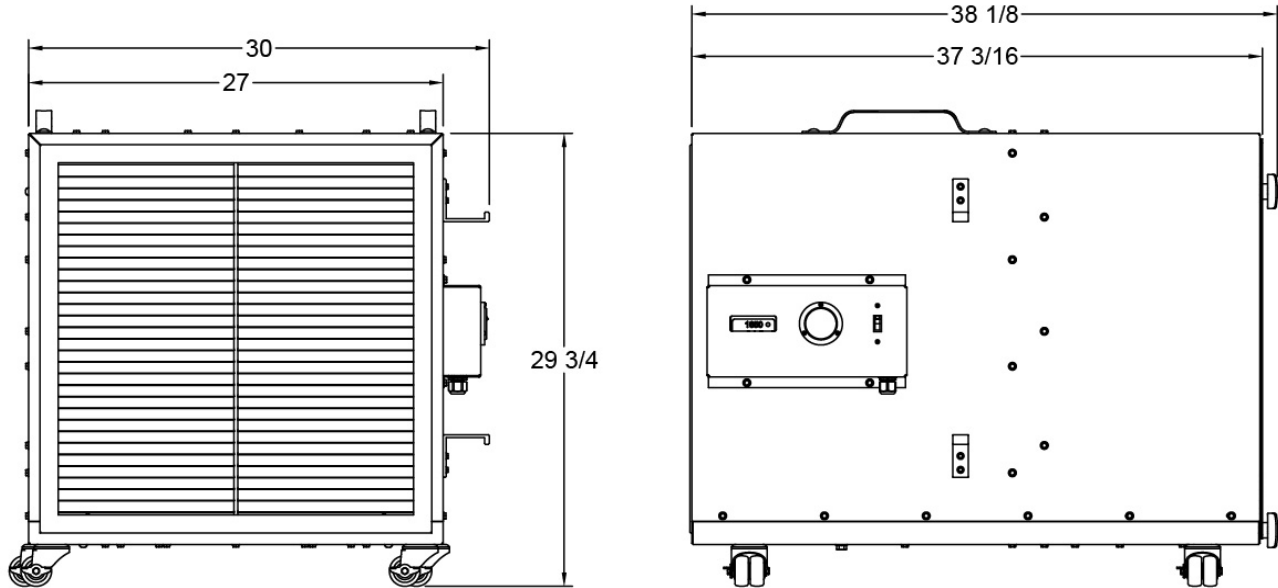

Dimensional Data: